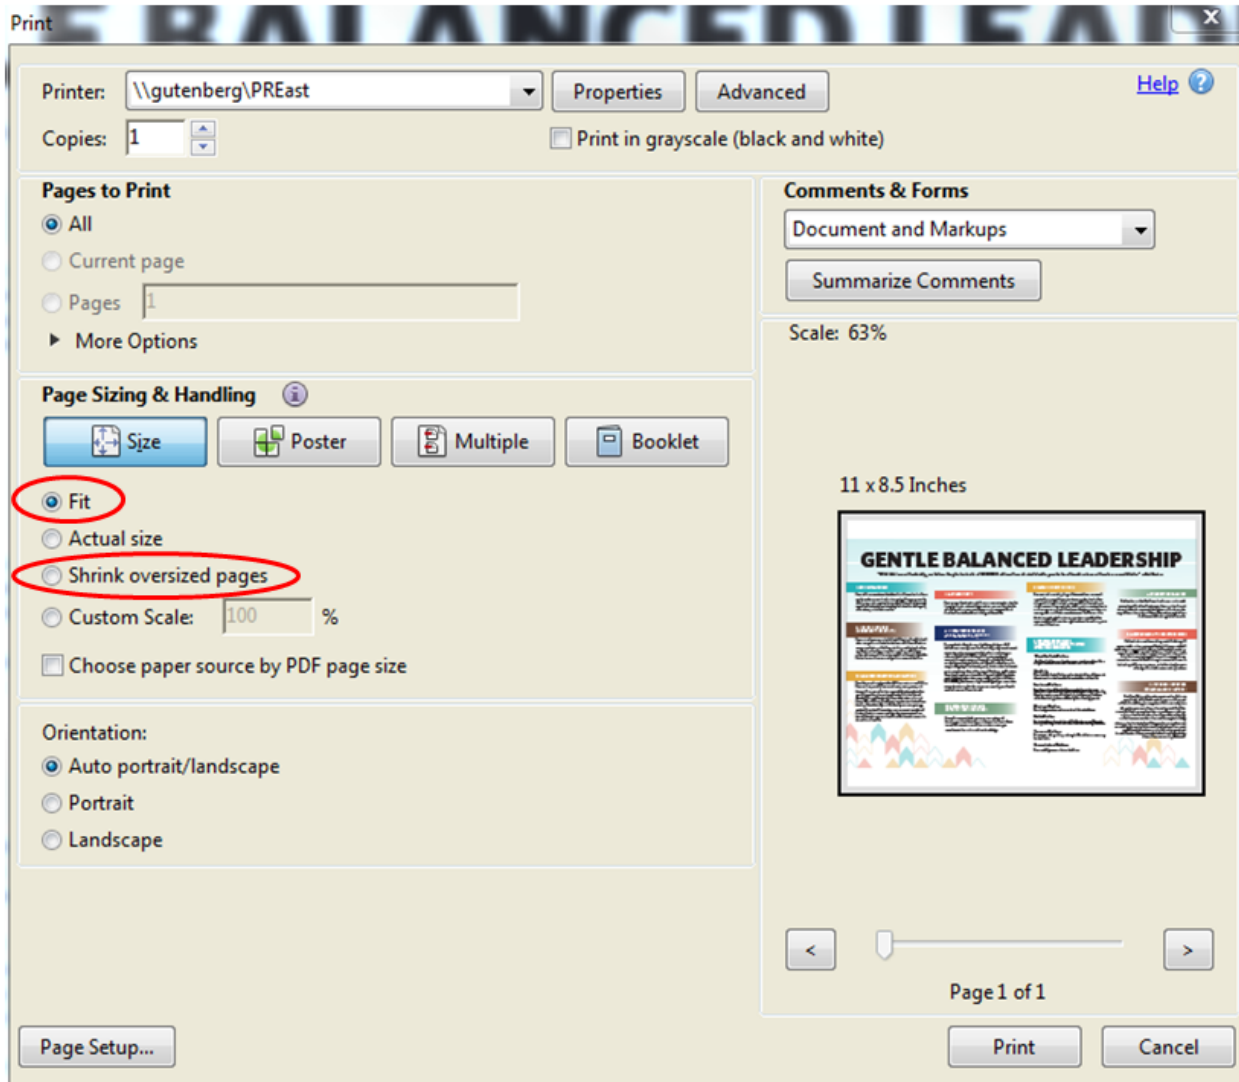

How to Print Gentle Balanced Leadership Poster

The Gentle Balanced Leadership poster measures 297 x 420 mm (11 x 17 inches). In order to print the poster on a standard sheet of paper, please follow these steps:

- Open the PDF document
- Go to File -> Print
- Select either Fit or Shrink oversized pages:

- Select Print